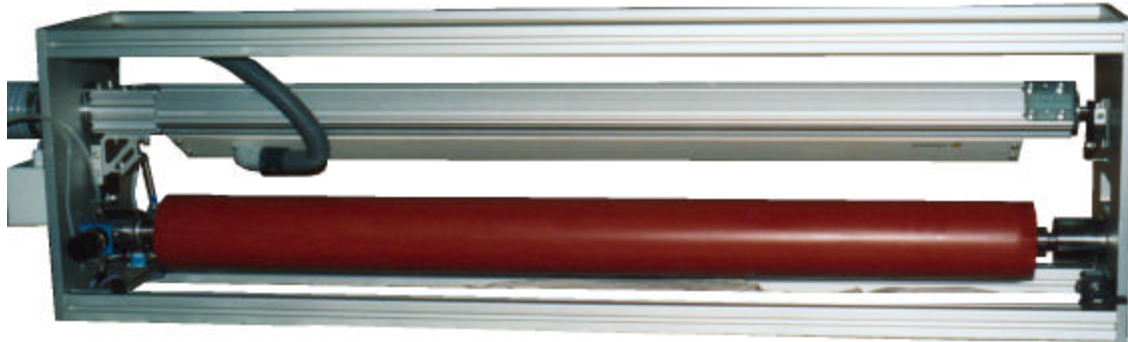

### Highlights:

- User-friendly complete station
- Contact-less barrier discharge with two metallic electrode bars
- Treatment roller made of aluminium adapted for any plastic web
- Pneumatically swiftable electrode
- 

### Technical information:

- Power continuously adjustable
- Adjustable position of guiding rollers
- Treatment roller  $\varnothing$  100 mm with silicone tube
- Electrode with two metallic electrode bars
- Integrated rotation control
- Exhaust as surveillance with sensor
- Forced air cooled high voltage transformer, surveillance by generator
- Connection 230 V (up to 3 kW), else: 400 V; 50/60 Hz

### Options:

- Two-side treatment
- One-side treatment in change
- Web width approx. 300 up to 2200 mm
- Optimisation for the requirement of customer